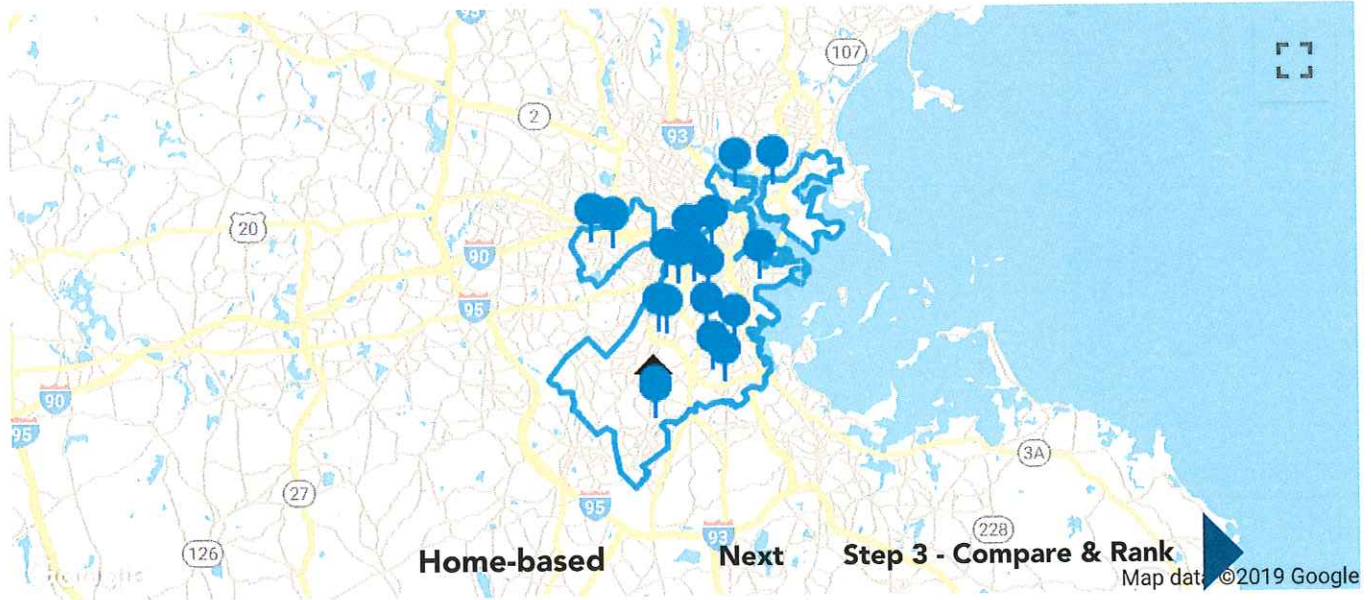

Grade 9

- **Grades Offered** ◀ Below is a list of your Home-Based schools. To see more information on each school, please click the 'i' icon. You can also click the star icon to highlight your favorites.
- **Programs** ◀ **To explore the details about the quality of your home-based schools, please visit your**
- **Surround Care** ◀ **Customized School Quality Report**

- **Uniform Policy** ◀
- **Facility Features** ◀
- **Student Support** ◀
- **School Size** ◀
- **Sports** ◀

Name	Fit Score	Travel	Hours	Quality Tier
Charlestown High School		10.01 mi	7:30am - 1:50pm...	
East Boston High School		10.74 mi	7:30am - 1:50pm	
Another Course to College		1.35 mi	8:00am - 2:30pm	
New Mission High School		1.48 mi	7:45am - 2:30pm	
Boston			Students