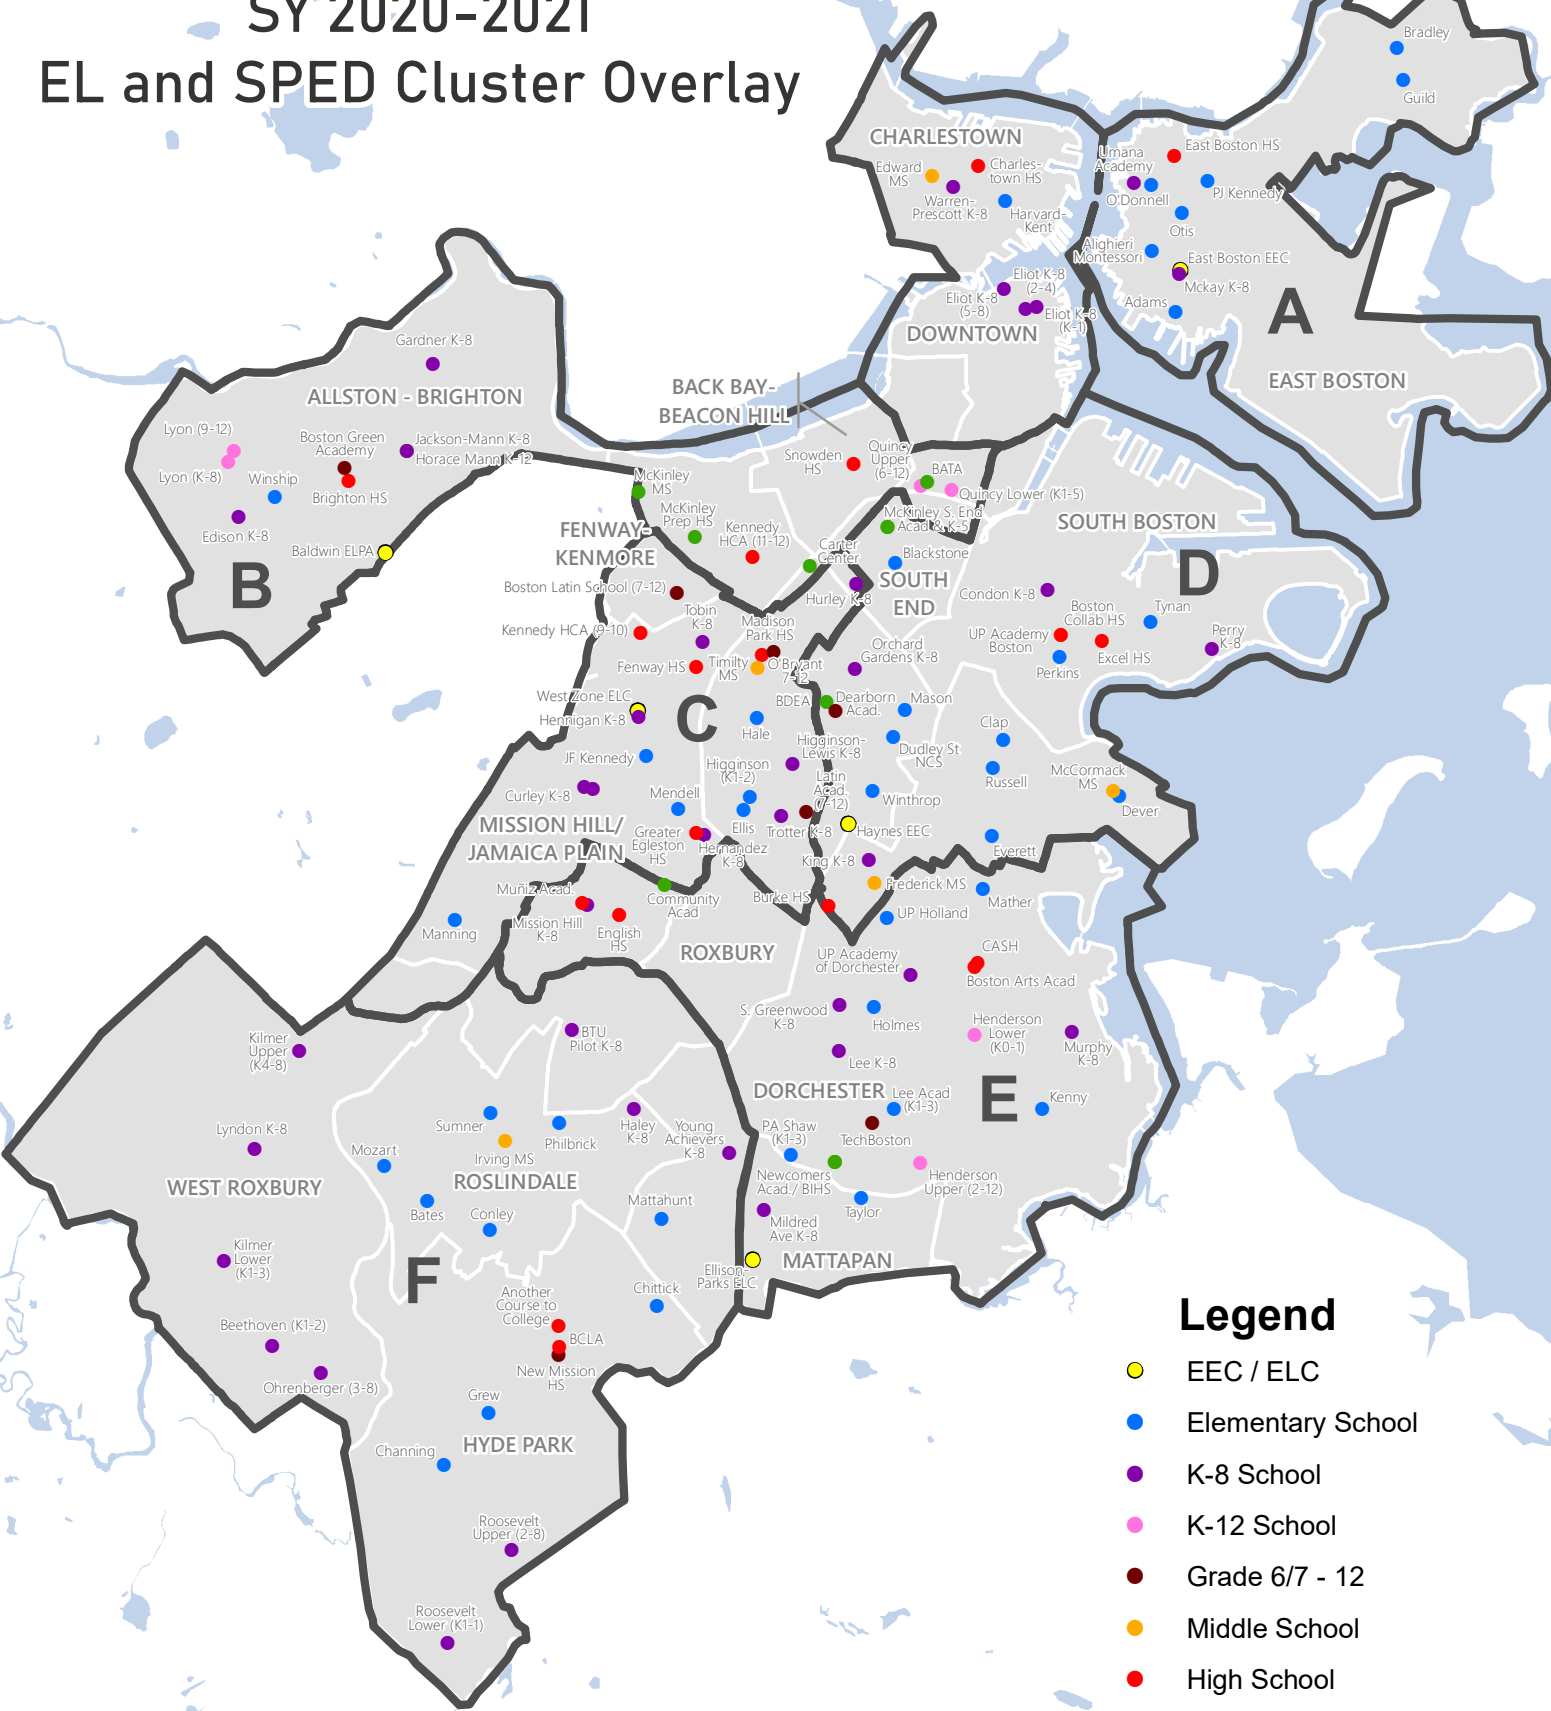

# Boston Public Schools SY 2020-2021 EL and SPED Cluster Overlay

## Legend

- EEC / ELC
- Elementary School
- K-8 School
- K-12 School
- Grade 6/7 - 12
- Middle School
- High School
- Special Population