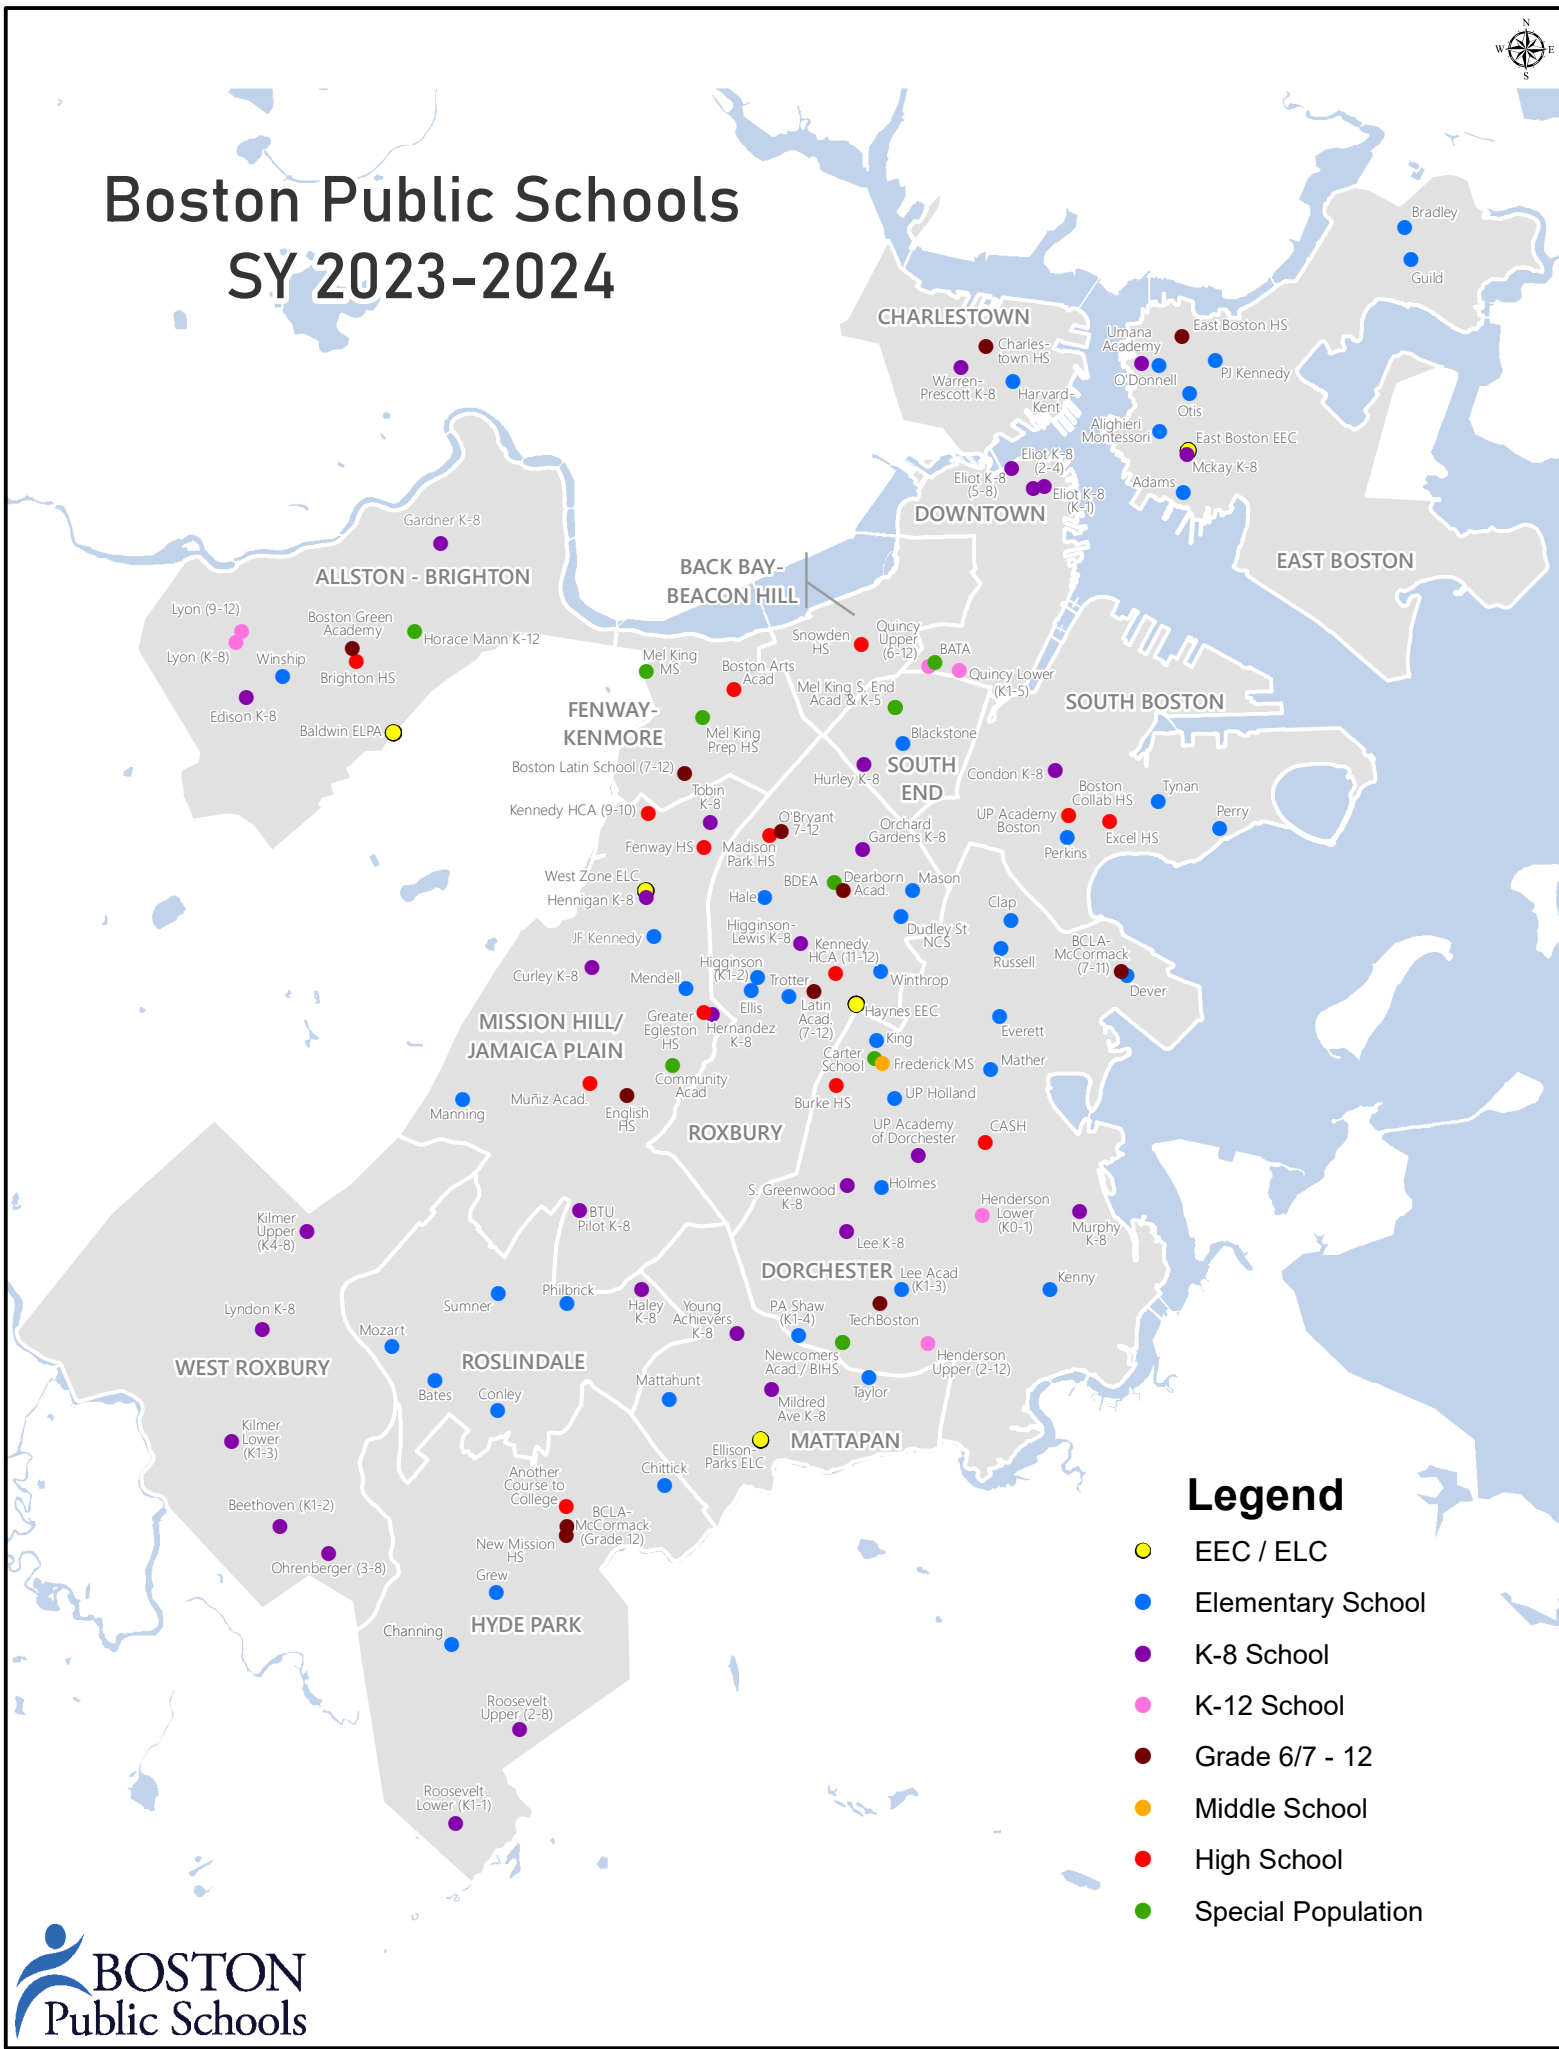

# Boston Public Schools SY 2023-2024

## Legend

- EEC / ELC
- Elementary School
- K-8 School
- K-12 School
- Grade 6/7 - 12
- Middle School
- High School
- Special Population