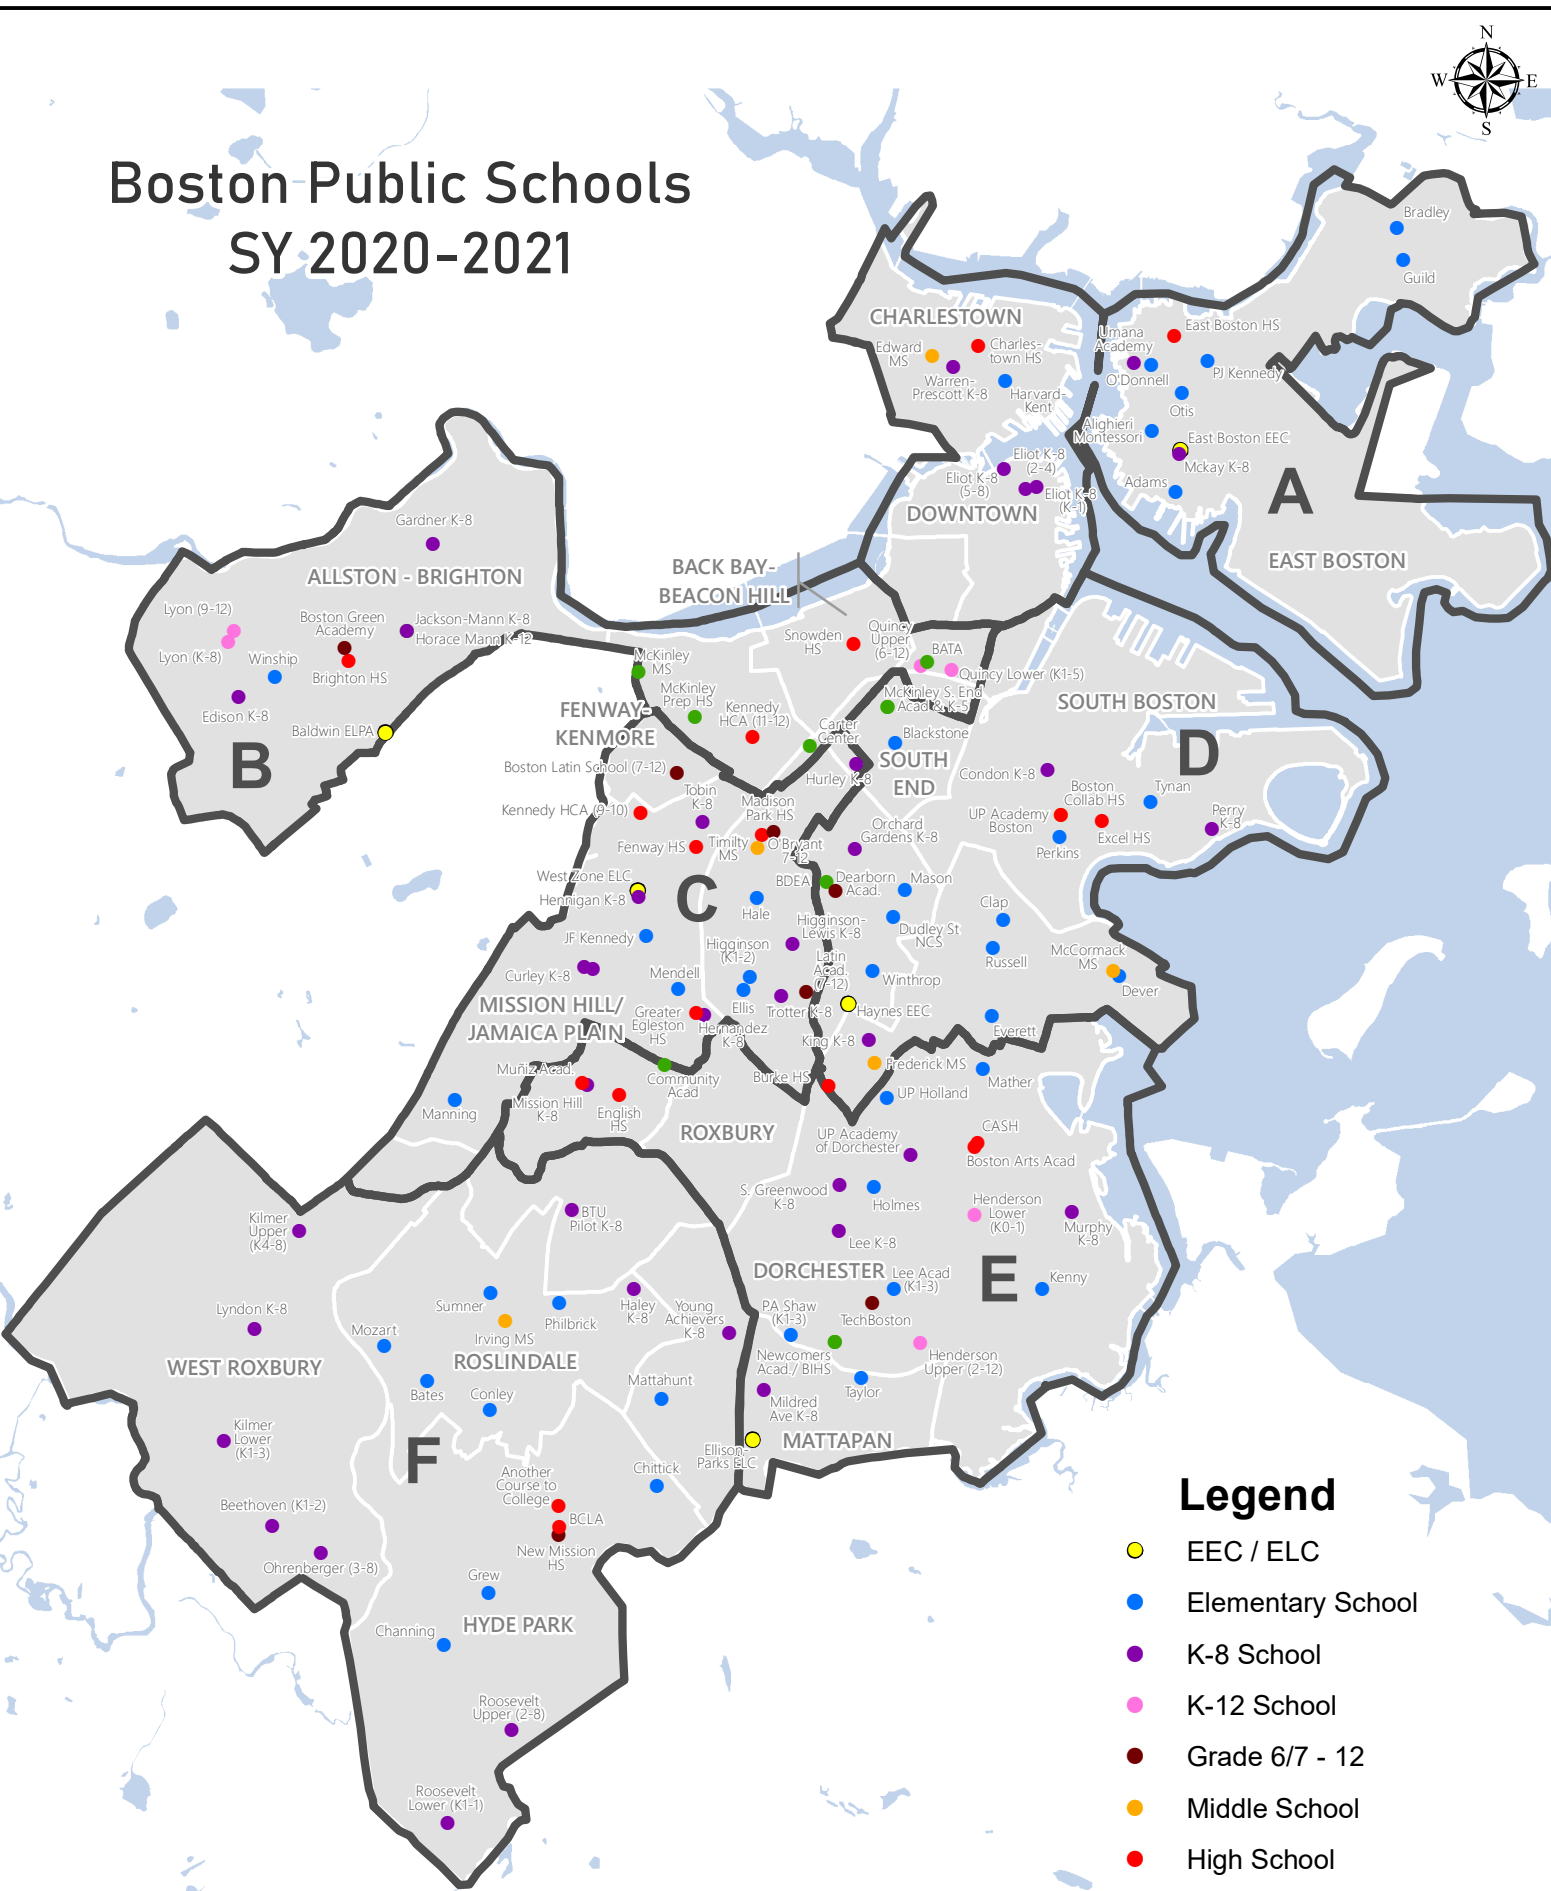

Boston Public Schools SY 2020-2021

Legend

- EEC / ELC
- Elementary School
- K-8 School
- K-12 School
- Grade 6/7 - 12
- Middle School
- High School
- Special Population