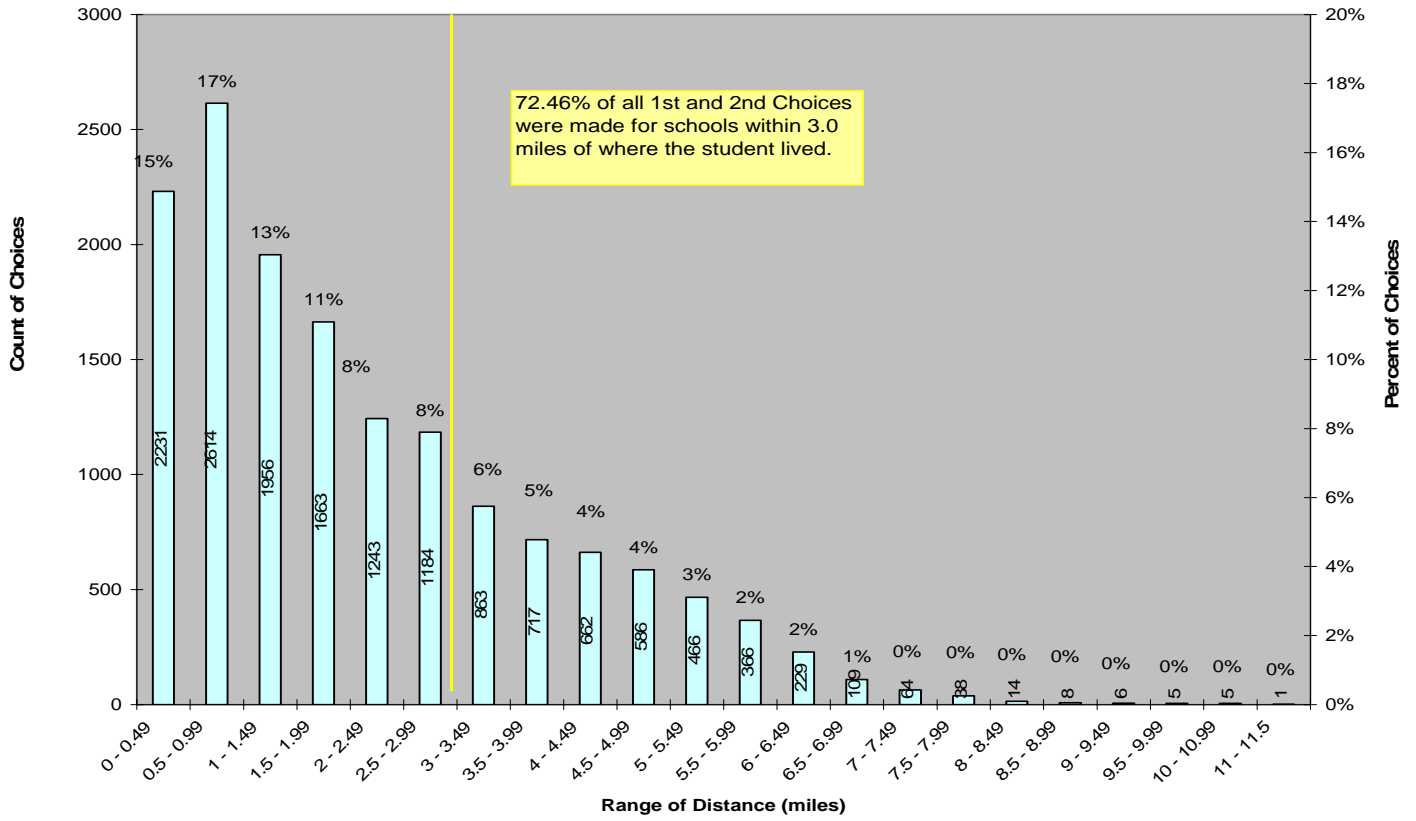

**Distances to 1st & 2nd Choice Elementary & K-8 Schools
SY08-09 Round One Data**