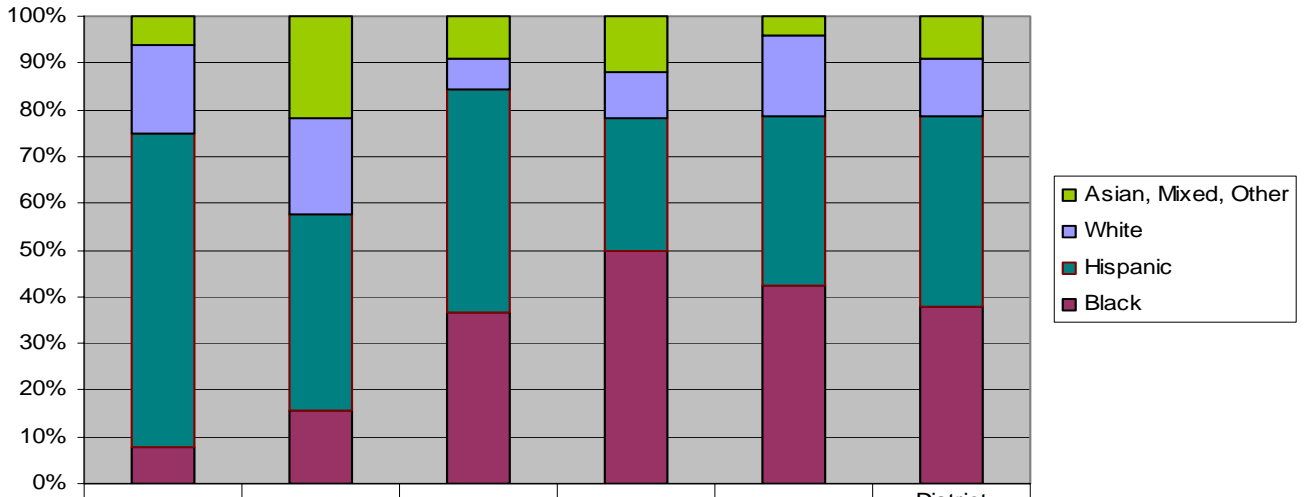

BOSTON PUBLIC SCHOOLS

Elementary & Middle Schools

Post Phase II with Five Zones

DRAFT

**3 Zone: % RACE BY ZONE
(SY06-07 Enrollment Data)**

	E	N	W	District Total
Asian	10%	12%	4%	9%
White	10%	14%	14%	13%
Hispanic	24%	49%	43%	37%
Black	56%	24%	39%	42%

**5 Zone: ZONE % RACE
(based on SY08-09 Student Home GeoCode Data)**

	Zone 1	Zone 2	Zone 3	Zone 4	Zone 5	District Average
Asian, Mixed, Other	6%	22%	9%	12%	4%	9%
White	19%	21%	7%	10%	17%	12%
Hispanic	67%	42%	48%	28%	36%	41%
Black	8%	15%	37%	50%	42%	38%