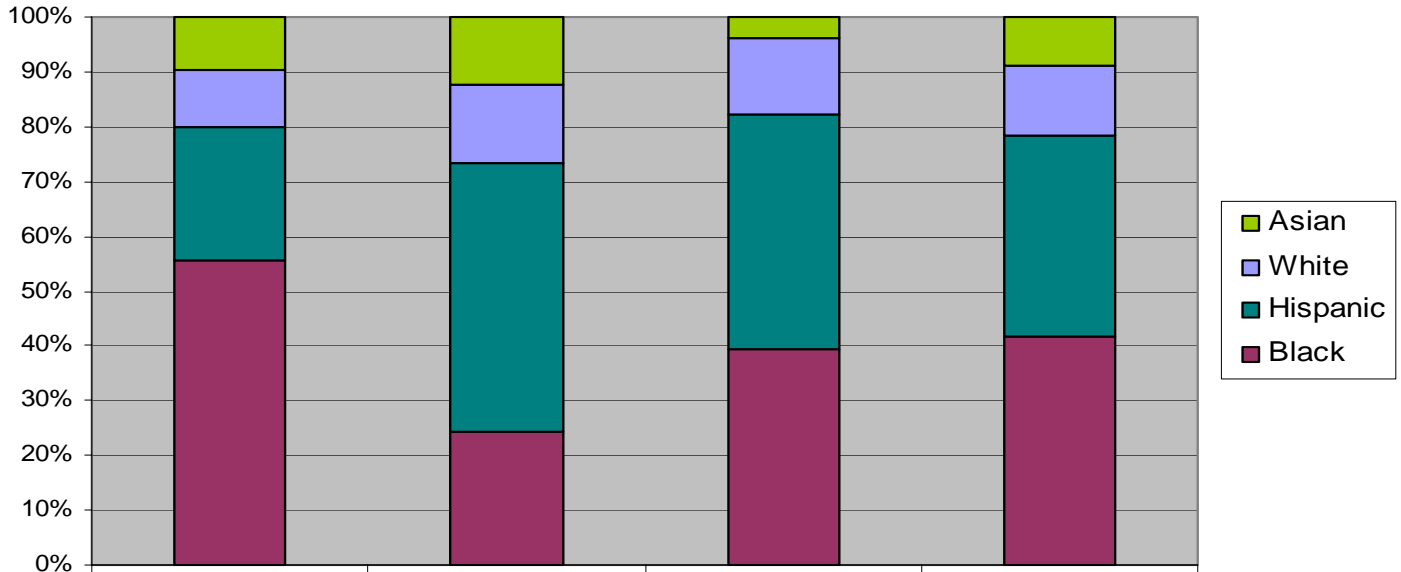

BOSTON PUBLIC SCHOOLS

Elementary & Middle Schools

Post Phase II with Five Zones

DRAFT

**3 Zone: % RACE BY ZONE
(SY06-07 Enrollment Data)**

	E	N	W	District Total
Asian	10%	12%	4%	9%
White	10%	14%	14%	13%
Hispanic	24%	49%	43%	37%
Black	56%	24%	39%	42%

**5 Zone: ZONE % RACE
(based on SY08-09 Student Home GeoCode Data)**

	Zone 1	Zone 2	Zone 3	Zone 4	Zone 5	District Average
Asian, Mixed, Other	6%	22%	9%	12%	4%	9%
White	19%	21%	7%	10%	17%	12%
Hispanic	67%	42%	48%	28%	36%	41%
Black	8%	15%	37%	50%	42%	38%